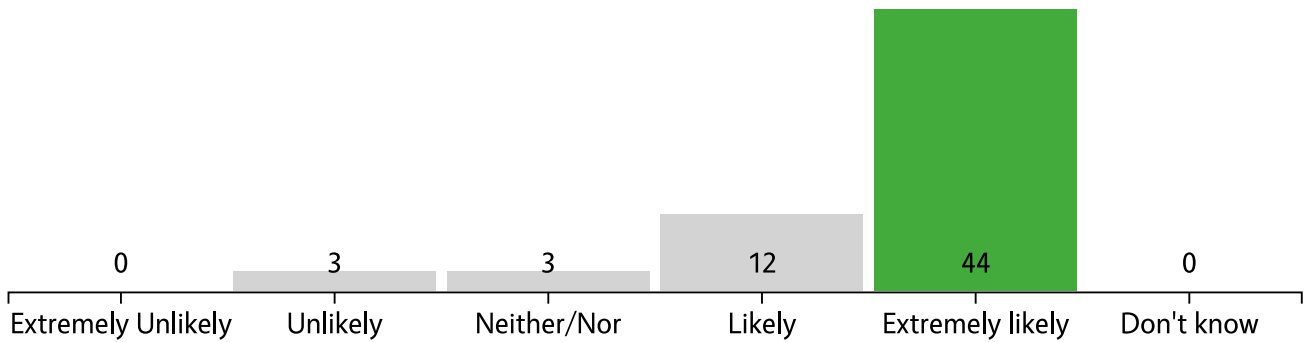

The Red Practice

Date

1st June 2014 - 30th June 2015

Average score this period

Reviews this period

62

Reviews by score this period

Reviews by age

Ethnicity

Long-standing conditions