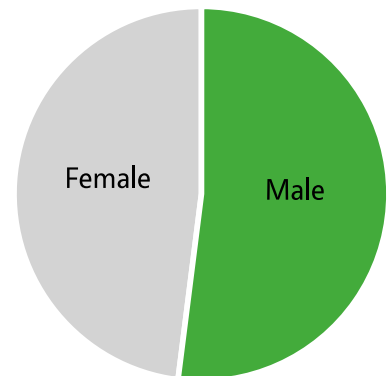

The Red Practice

Date

1st June 2014 - 30th June 2015

Average score this period

Reviews this period

62

Reviews by score this period

Reviews by age

Ethnicity

Long-standing conditions