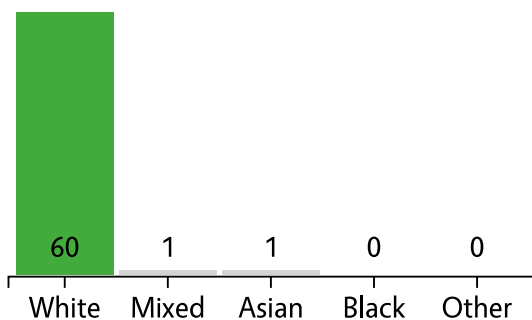

The Red Practice

Date

1st June 2014 - 30th June 2015

Average score this period

Reviews this period

62

Reviews by score this period

Reviews by age

Ethnicity

Long-standing conditions