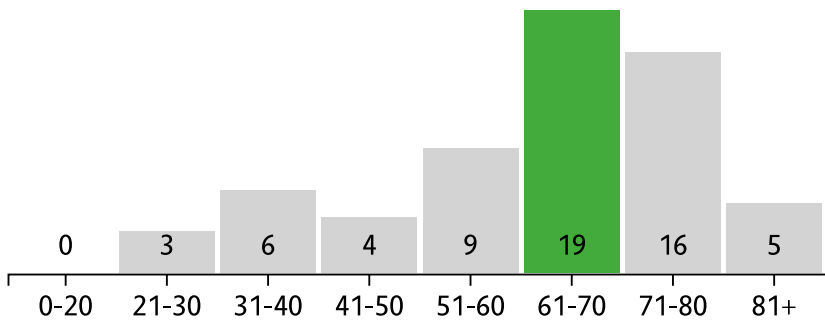

The Red Practice

Date

1st June 2014 - 30th June 2015

Average score this period

Reviews this period

62

Reviews by score this period

Reviews by age

Ethnicity

Long-standing conditions